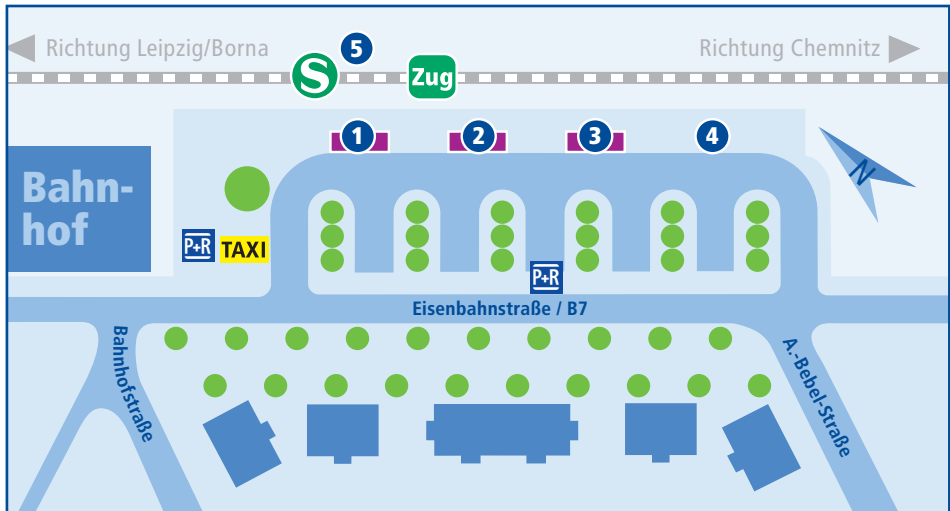

# Geithain, Bahnhof

## Linie Abfahrt in Richtung

- |   |  |        |                                     |
|---|--|--------|-------------------------------------|
| 1 |  | 288    | Wickershain–Narsdorf–Meusdorf       |
|   |  | 628    | Rochlitz–Geringswalde–Waldheim      |
|   |  | 629    | Rochlitz–Penig–Glauchau             |
|   |  |        | Schienerersatzverkehr               |
| 2 |  | 263    | Frauendorf–Roda–Frohburg            |
|   |  | 264    | Kohren–Sahlis–Altmörsbitz–Altenburg |
|   |  | 289    | Frohburg–Borna–Lippendorf           |
|   |  | 293    | Oberfrankenhain–Prießnitz           |
| 3 |  | 278    | Prießnitz–Bad Lausick               |
|   |  | 289    | Nauenhain–Ebersbach/Bad Lausick     |
| 4 |  |        | Reiseverkehr                        |
| 5 |  | S6     | Borna–Leipzig Hbf–Leipzig Messe     |
|   |  | RE 6   | Bad Lausick–Leipzig                 |
|   |  | RE 6   | Chemnitz                            |
|   |  | RB 113 | Bad Lausick–Leipzig                 |